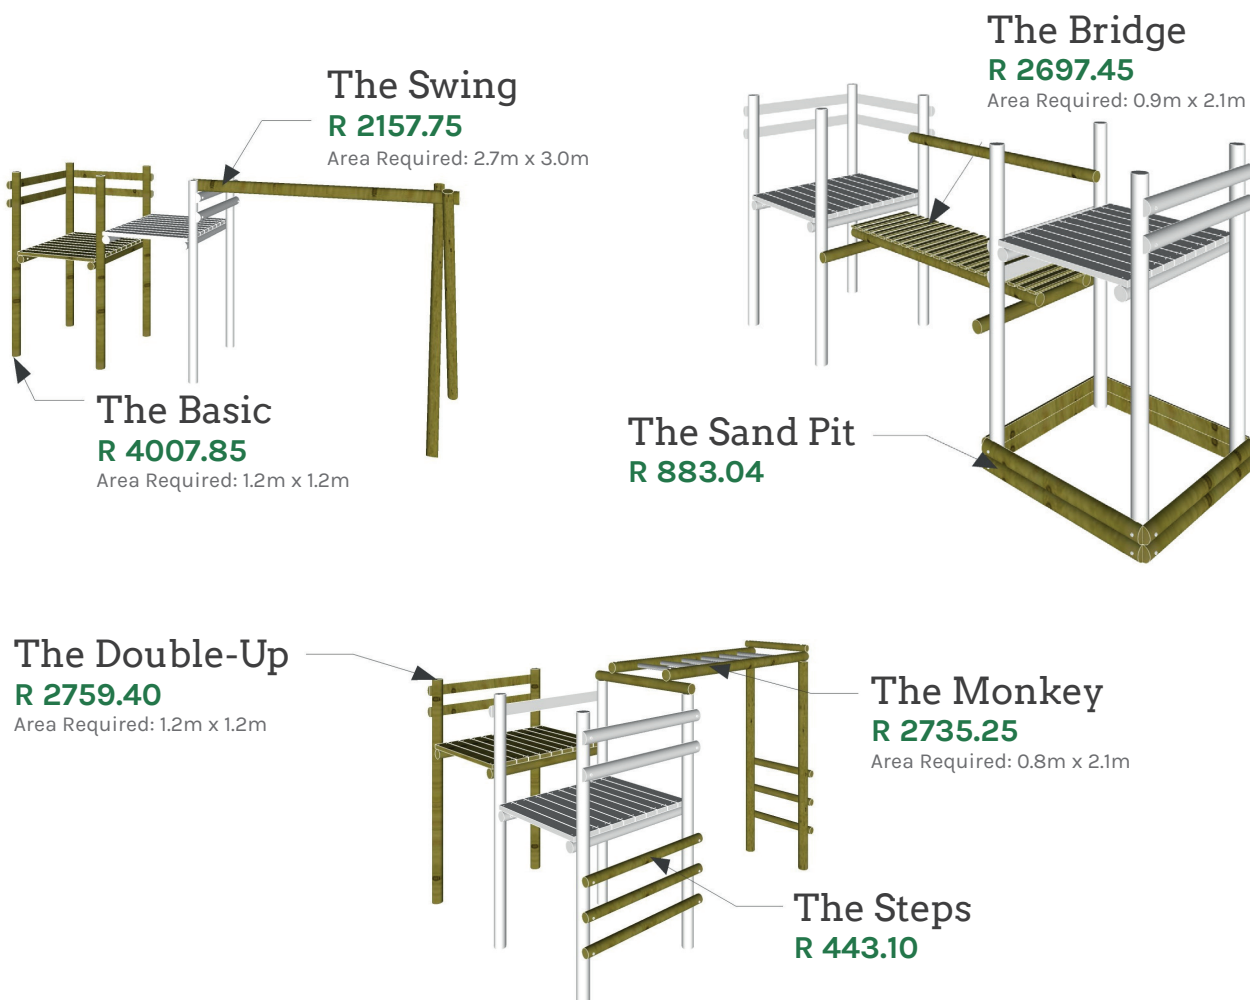

We would like to thank you for taking the time to look over our Jungle gym catalogue and we hope that you find something that will suit your needs. We understand the importance of how a Jungle Gym will be part of the development, both physically and mentally of your child(ren).

With this in mind we have, through years of experience, put together our most sought after combinations for your perusal. Our Jungle Gyms are now supplied in an environmentally friendly, non toxic Tan-E treatment that is safe for your kids.

Design Your Own Jungle Gym

The modules below have been designed so that you can easily create your own Jungle Gym. Combine these modules with the optional extras such as slides, swings, ramps, gym rings etc to make a Jungle Gym that will give your child(ren) hours of fun. (See back page for the optional extras.)

The opposite page has some pre-designed Jungle Gyms that we have created for you. Feel free to enhance them by adding any optional extras and/or modules.

Gauteng Region price list - ex Kyalami, deliveries quoted separately. All prices are quoted inclusive of vat @ 15%
Please note that pricing is subject to stock availability and is subject to change without notice, E&OE