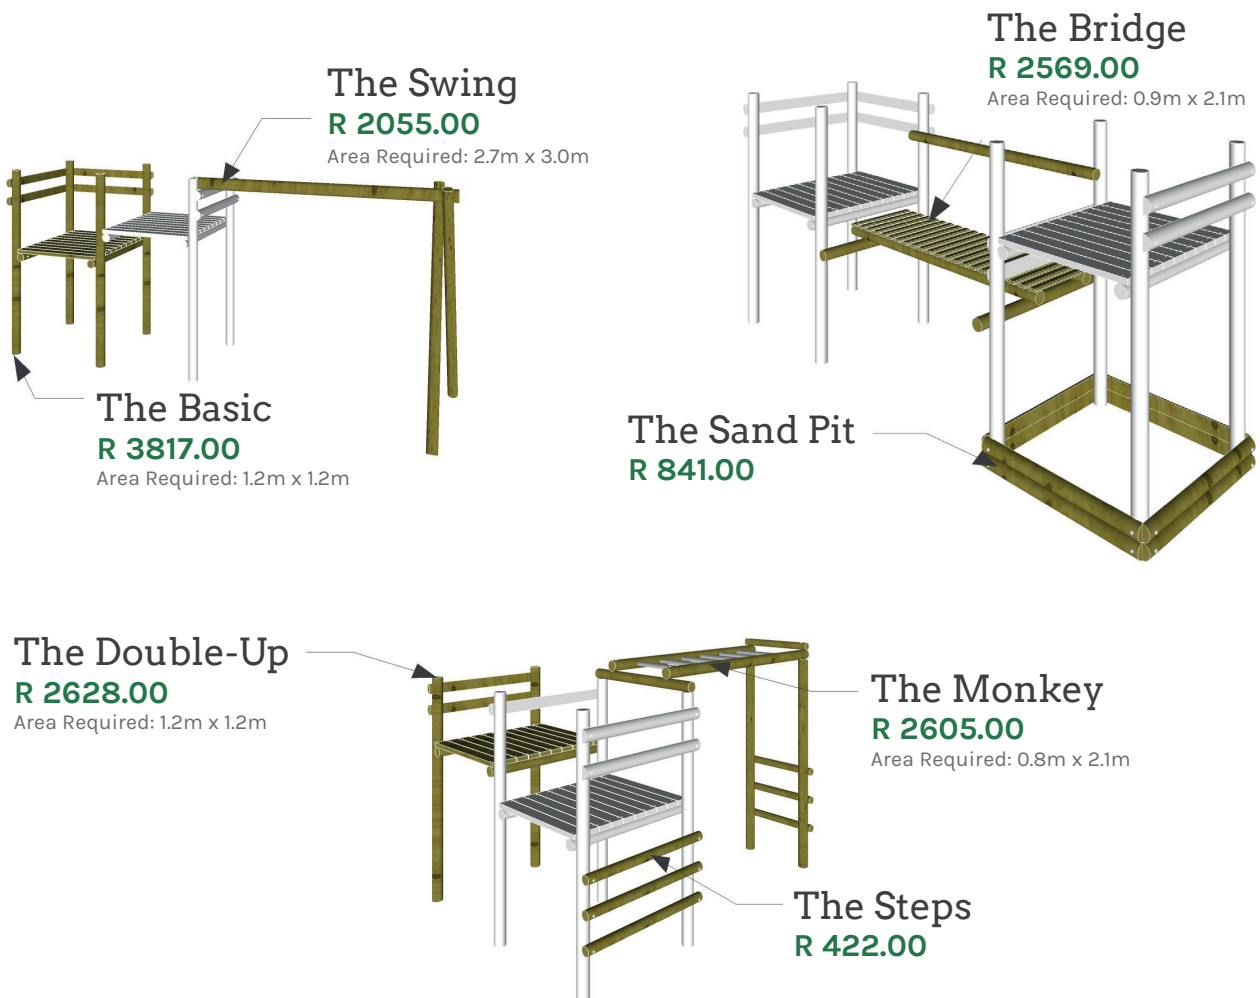

We would like to thank you for taking the time to look over our Jungle gym catalogue and we hope that you find something that will suit your needs. We understand the importance of how a Jungle Gym will be part of the development, both physically and mentally of your child(ren).

With this in mind we have, through years of experience, put together our most sought after combinations for your perusal. Our Jungle Gyms are now supplied in an environmentally friendly, non toxic Tan-E treatment that is safe for your kids.

Design Your Own Jungle Gym

The modules below have been designed so that you can easily create your own Jungle Gym. Combine these modules with the optional extras such as slides, swings, ramps, gym rings etc to make a Jungle Gym that will give your child(ren) hours of fun. (See back page for the optional extras.)

The opposite page has some pre-designed Jungle Gyms that we have created for you. Feel free to enhance them by adding any optional extras and/or modules.

Western Cape Region price list - ex Cape Town, deliveries quoted separately. All prices are quoted inclusive of vat @ 15%

Please note that pricing is subject to stock availability and is subject to change without notice, E&OE