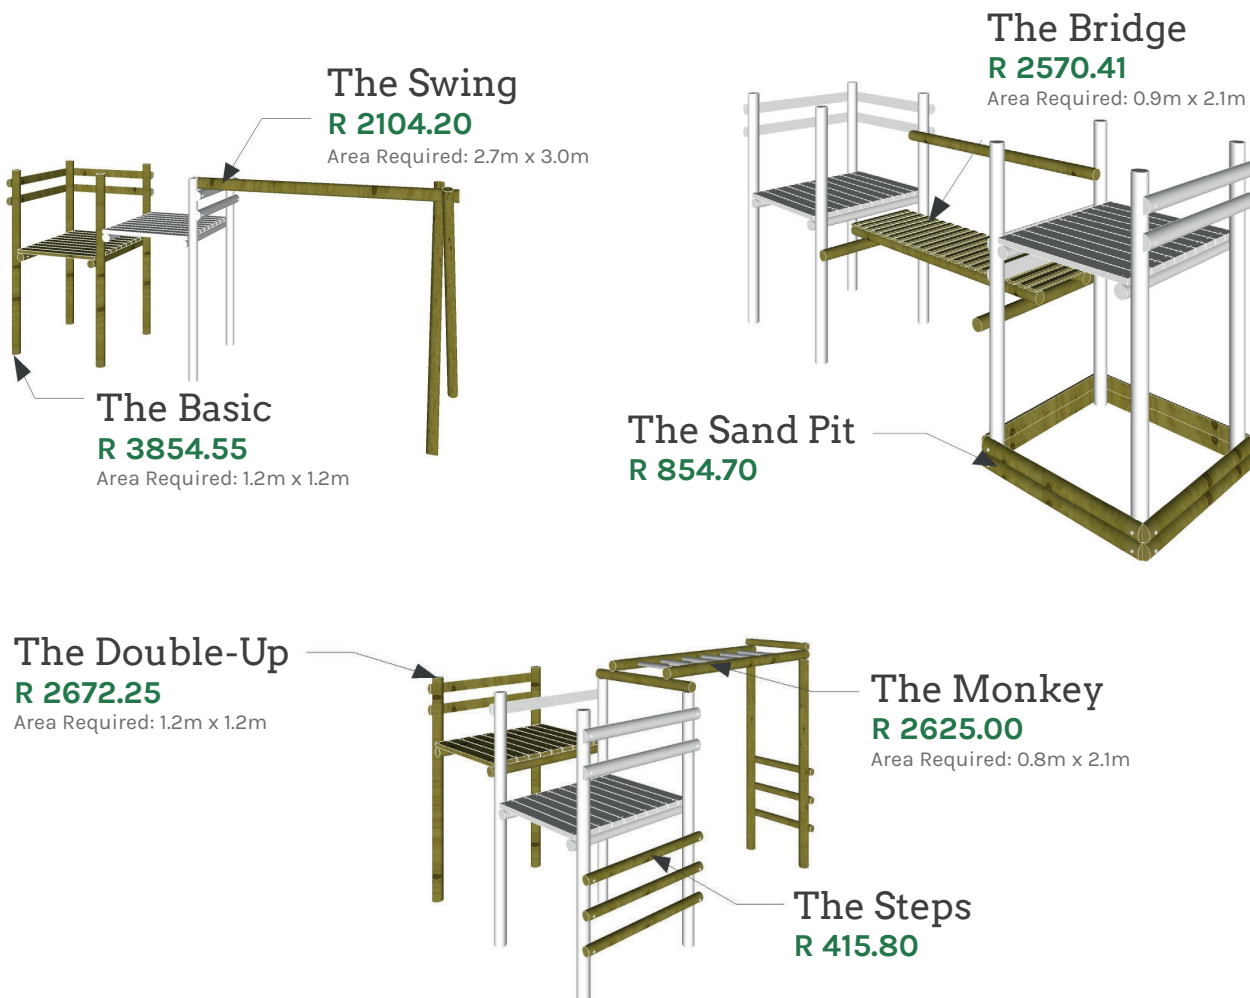

We would like to thank you for taking the time to look over our Jungle gym catalogue and we hope that you find something that will suit your needs. We understand the importance of how a Jungle Gym will be part of the development, both physically and mentally of your child(ren).

With this in mind we have, through years of experience, put together our most sought after combinations for your perusal. Our Jungle Gyms are now supplied in an environmentally friendly, non toxic Tan-E treatment that is safe for your kids.

Design Your Own Jungle Gym

The modules below have been designed so that you can easily create your own Jungle Gym. Combine these modules with the optional extras such as slides, swings, ramps, gym rings etc to make a Jungle Gym that will give your child(ren) hours of fun. (See back page for the optional extras.)

The opposite page has some pre-designed Jungle Gyms that we have created for you. Feel free to enhance them by adding any optional extras and/or modules.

Gauteng Region price list - ex Kyalami, deliveries quoted separately. All prices are quoted inclusive of vat @ 15%
Please note that pricing is subject to stock availability and is subject to change without notice, E&OE