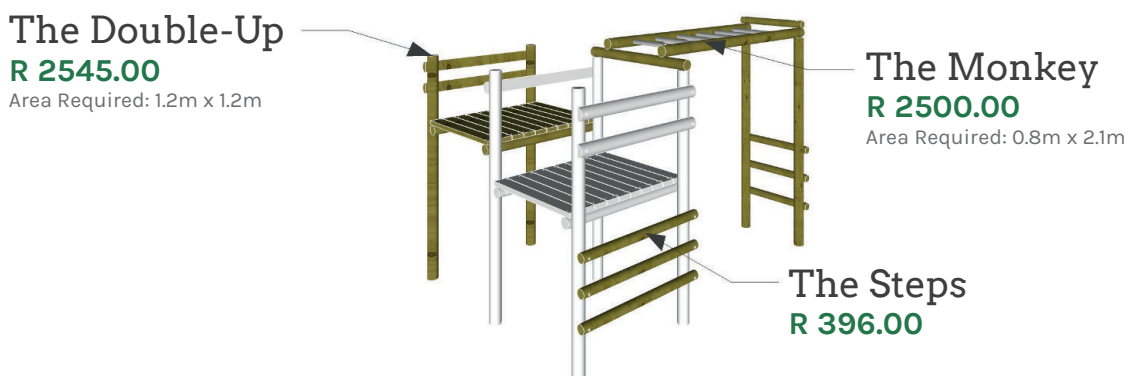

We would like to thank you for taking the time to look over our Jungle gym catalogue and we hope that you find something that will suit your needs. We understand the importance of how a Jungle Gym will be part of the development, both physically and mentally of your child(ren).

With this in mind we have, through years of experience, put together our most sought after combinations for your perusal. Our Jungle Gyms are now supplied in an environmentally friendly, non toxic Tan-E treatment that is safe for your kids.

Design Your Own Jungle Gym

The modules below have been designed so that you can easily create your own Jungle Gym. Combine these modules with the optional extras such as slides, swings, ramps, gym rings etc to make a Jungle Gym that will give your child(ren) hours of fun. (See back page for the optional extras.)

The opposite page has some pre-designed Jungle Gyms that we have created for you. Feel free to enhance them by adding any optional extras and/or modules.

Western Cape Region price list - ex Cape Town, deliveries quoted separately. All prices are quoted inclusive of vat @ 15%

Please note that pricing is subject to stock availability and is subject to change without notice, E&OE